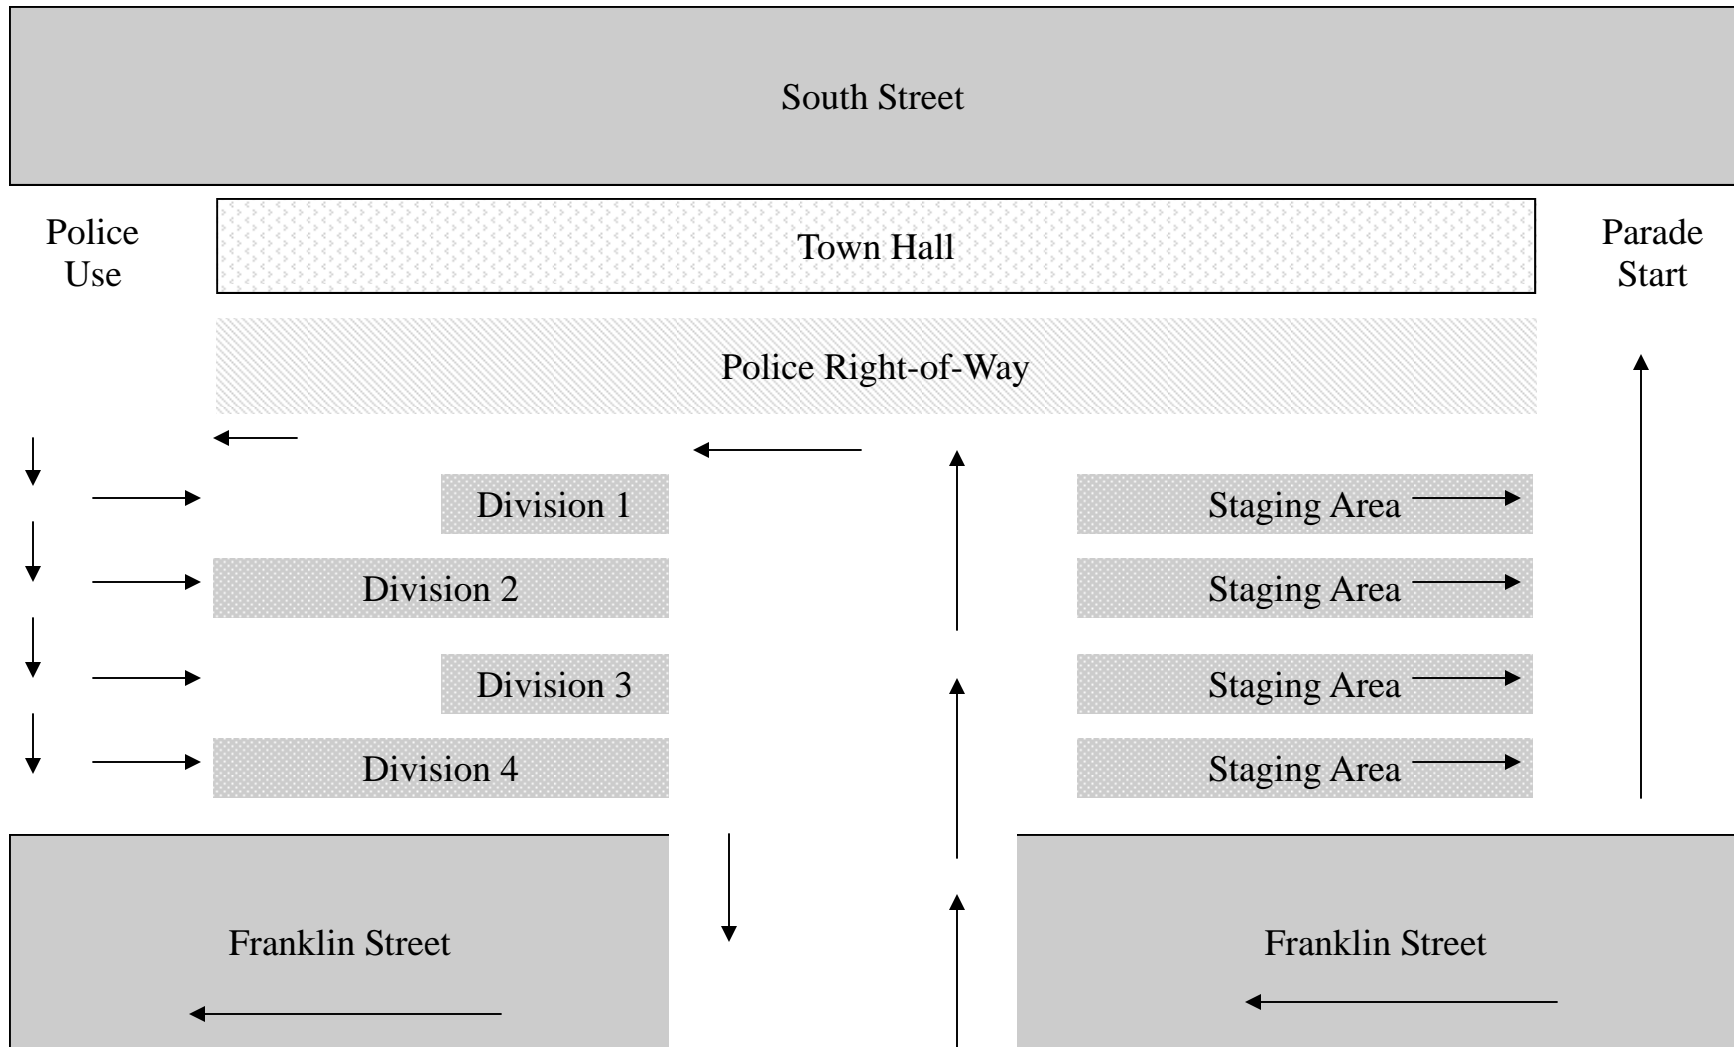

# Parade Lot (Staging Areas)

Enter from Franklin Street

Traffic comes in from Franklin Street and follows the parking lot arrows.

Drop off will be on Franklin Street.

Elm/Franklin parking lot can be used for parking dignitary cars and pipe band preparation.