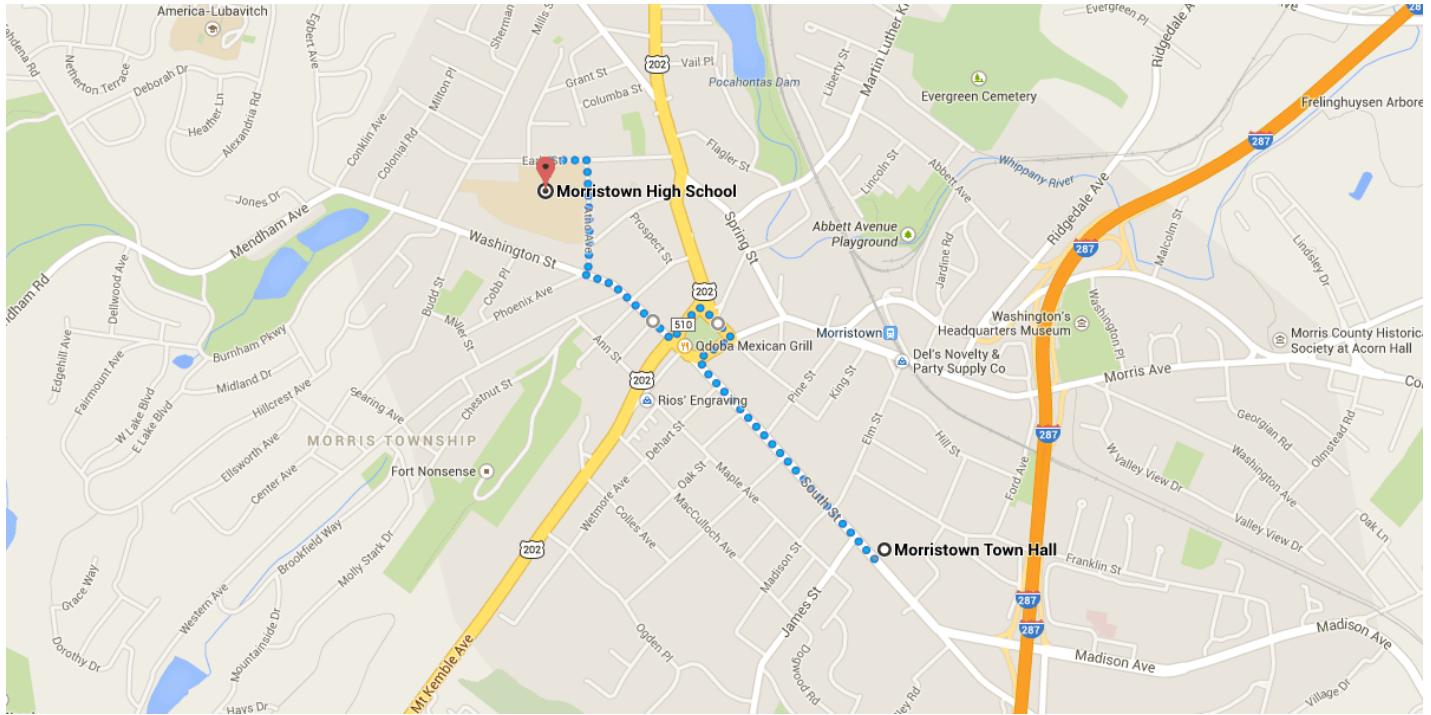

# Directions from Morristown Town Hall to Morristown High School

Walk 1.3 mi, 26 min

## Morristown Town Hall

Use caution - may involve errors or sections not suited for walking

Morristown, NJ

1. Head northwest on South St toward James St

0.5 mi

2. Turn right onto S Park Pl

384 ft

3. Turn left onto E Park Pl

436 ft

4. Turn left onto N Park Pl

446 ft

5. Turn right onto Washington St

0.2 mi

6. Turn right onto Atno Ave

0.2 mi

7. Turn left onto Early St

Destination will be on the left

417 ft

 **Morristown High School**

50 Early St, Morristown, NJ 07960

These directions are for planning purposes only. You may find that construction projects, traffic, weather, or other events may cause conditions to differ from the map results, and you should plan your route accordingly. You must obey all signs or notices regarding your route.